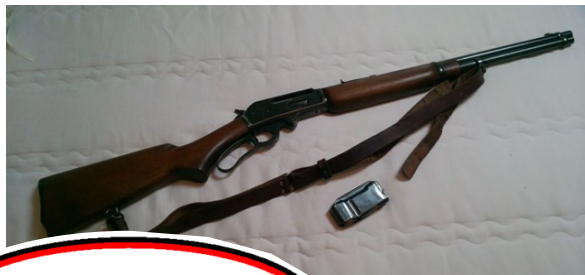

From Morgantown take Rt. 23 E, left on Morgan Way for .4 miles, right on Willow Glen Rd to first property on left

**Furniture:** Early corner cupboard, white bookshelf, early 1900's handmade oak shelf, Birdseye maple dresser, floor lamp, blue recliner, maple dresser w/mirror, touch lamp, piano stool with glass ball feet. **Guns:** Remington 30-06 model 760, Marlin 30-30 lever action rifle. **Household/Collectibles:** Pair of early brass automobile lanterns, Fender Coronado X11 guitar, 1957 Christian Fisher book, Amish made quilt, 3 quilts (1 acorn hand embroidered stitched) Avon items, heirloom knife, framed puzzles, queen and king size quilting frames, window fan, collection of Carnival Glass (Imperial glass, Fenton), Lefton pheasants, bottle collection, Sunnyside dairy bottle, lightning sled, drying rack, boxes of books, household items, dishware, baskets, knickknacks, children's books, pair of hymnals. **Trucks/Toys:** Collection die cast trucks-coin truck banks of local banks, Winross, Ertle, Hess trucks, trains, western locomotive, tin windup train, baseball cards, miniature cast iron stoves, cast iron, horse and wagon. **Appliances:** Panasonic window air conditioner, Kenmore window air conditioner, Tappan gas stove, Maytag washer and dryer, Hot Point chest freezer, GE refrigerator. **Tools/Hardware:** Large wooden barrel, containers of screws, nails, fasteners, long handle tools, rakes, shovels, etc, Little Giant 8ft ladder, Makita radial arm saw, power tools-Dewalt, Makita, air motors, grinder wheels, air compressors, staplers, vent fan, doors, hardware, torches, router tools, furniture clamps, biscuit jointer, electrical items, hydraulic jacks, paint supplies, hand tools, wooden toolbox, milk can, Tanaka weedeater, sprayer, ladder jacks, drill press, Craftsman planer, Mark 1 Series aluminum break, moving dolly, assortment of tools, and many more items!! **PA Checks & Credit Cards accepted. Terms By: Amos K. & Lydia Blank. Food stand on premises.**