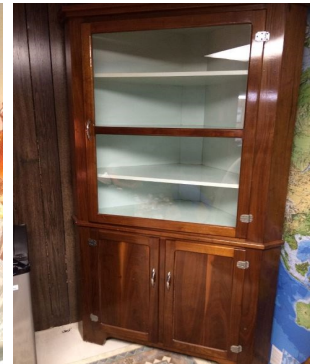

From Morgantown take Rt. 23 E, left on Morgan Way for .4 miles, right on Willow Glen Rd to first property on left

**Furniture:** Early corner cupboard, white bookshelf, early 1900's handmade oak shelf, Birdseye maple dresser, floor lamp, blue recliner, maple dresser w/mirror, touch lamp, piano stool with glass ball feet. **Guns:** Remington 30-06 model 760, Marlin 30-30 lever action rifle. **Household/Collectibles:** Pair of early brass automobile lanterns, Fender Coronado X11 guitar, 1957 Christian Fisher book, Amish made quilt, 3 quilts (1 acorn hand embroidered stitched) Avon items, heirloom knife, framed puzzles, queen and king size quilting frames, window fan, collection of Carnival Glass (Imperial glass, Fenton), Lefton pheasants, bottle collection, Sunnyside dairy bottle, lightning sled, drying rack, boxes of books, household items, dishware, baskets, knickknacks, children's books, pair of hymnals. **Trucks/Toys:** Collection die cast trucks-coin truck banks of local banks, Winross, Ertle, Hess trucks, trains, western locomotive, tin windup train, baseball cards, miniature cast iron stoves, cast iron, horse and wagon. **Appliances:** Panasonic window air conditioner, Kenmore window air conditioner, Tappan gas stove, Maytag washer and dryer, Hot Point chest freezer, GE refrigerator. **Tools/Hardware:** Large wooden barrel, containers of screws, nails, fasteners, long handle tools, rakes, shovels, etc, Little Giant 8ft ladder, Makita radial arm saw, power tools-Dewalt, Makita, air motors, grinder wheels, air compressors, staplers, vent fan, doors, hardware, torches, router tools, furniture clamps, biscuit jointer, electrical items, hydraulic jacks, paint supplies, hand tools, wooden toolbox, milk can, Tanaka weedeater, sprayer, ladder jacks, drill press, Craftsman planer, Mark 1 Series aluminum break, moving dolly, assortment of tools, and many more items!! **PA Checks & Credit Cards accepted. Terms By: Amos K. & Lydia Blank. Food stand on premises.**