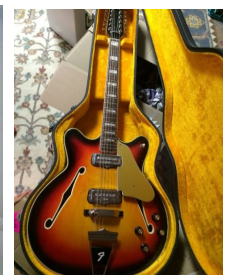

From Morgantown take Rt. 23 E, left on Morgan Way for .4 miles, right on Willow Glen Rd to first property on left

**Furniture:** Early corner cupboard, white bookshelf, early 1900's handmade oak shelf, Birdseye maple dresser, floor lamp, blue recliner, maple dresser w/mirror, touch lamp, piano stool with glass ball feet. **Guns:** Remington 30-06 model 760, Marlin 30-30 lever action rifle. **Household/Collectibles:** Pair of early brass automobile lanterns, Fender Coronado X11 guitar, 1957 Christian Fisher book, Amish made quilt, 3 quilts (1 acorn hand embroidered stitched) Avon items, heirloom knife, framed puzzles, queen and king size quilting frames, window fan, collection of Carnival Glass (Imperial glass, Fenton), Lefton pheasants, bottle collection, Sunnyside dairy bottle, lightning sled, drying rack, boxes of books, household items, dishware, baskets, knickknacks, children's books, pair of hymnals. **Trucks/Toys:** Collection die cast trucks-coin truck banks of local banks, Winross, Ertle, Hess trucks, trains, western locomotive, tin windup train, baseball cards, miniature cast iron stoves, cast iron, horse and wagon. **Appliances:** Panasonic window air conditioner, Kenmore window air conditioner, Tappan gas stove, Maytag washer and dryer, Hot Point chest freezer, GE refrigerator. **Tools/Hardware:** Large wooden barrel, containers of screws, nails, fasteners, long handle tools, rakes, shovels, etc, Little Giant 8ft ladder, Makita radial arm saw, power tools-Dewalt, Makita, air motors, grinder wheels, air compressors, staplers, vent fan, doors, hardware, torches, router tools, furniture clamps, biscuit jointer, electrical items, hydraulic jacks, paint supplies, hand tools, wooden toolbox, milk can, Tanaka weedeater, sprayer, ladder jacks, drill press, Craftsman planer, Mark 1 Series aluminum break, moving dolly, assortment of tools, and many more items!! **PA Checks & Credit Cards accepted. Terms By: Amos K. & Lydia Blank. Food stand on premises.**